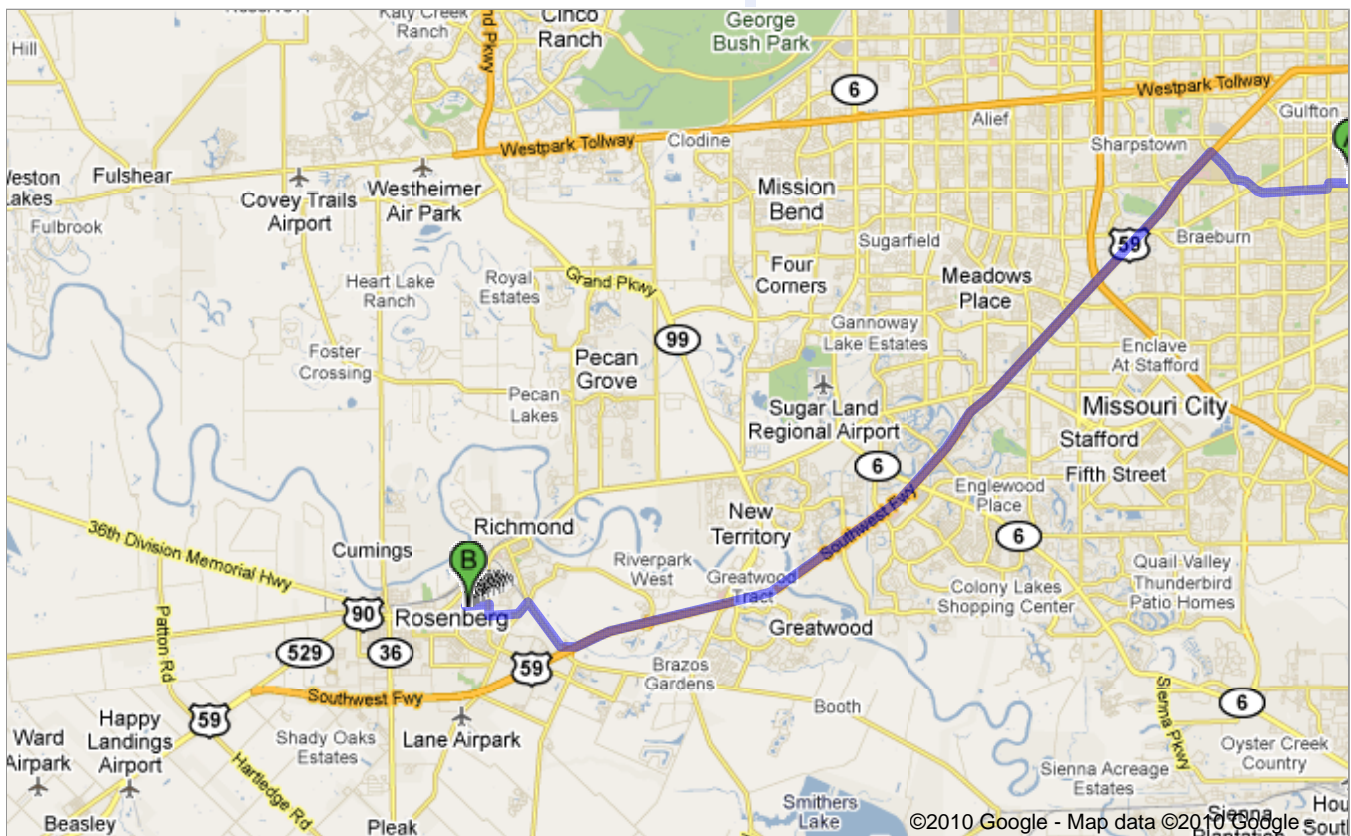

[Get Directions](#) [My Maps](#)
[Print](#)
[Send](#)
[Link](#)

Driving directions to Lamar High School

(281) 341-3434

- | | |
|--|---------|
| 1. Head west on Maple St toward Ferris Dr | 0.4 mi |
| 2. Turn left at Chimney Rock Rd | 0.1 mi |
| 3. Take the 2nd right onto Beechnut St | 2.1 mi |
| 4. Turn right at Fondren Rd | 0.8 mi |
| 5. Turn left at Southwest Fwy | 0.5 mi |
| 6. Take the ramp on the left onto US-59 S | 17.1 mi |
| 7. Take the Farm to Market Rd 762 exit toward Richmond | 0.4 mi |
| 8. Turn right at Farm-To-Market Rd 762/FM 762 Rd | 1.2 mi |
| 9. Turn left at Avenue I/Farm-To-Market Rd 1640/FM 1640 Rd | 1.0 mi |
| 10. Turn right at Lane Dr | 0.2 mi |
| 11. Turn left at Mustang Ave | 0.5 mi |
| Destination will be on the left | |

Lamar High School
4606 Mustang Ave
Rosenberg, TX 77471-2198
(281) 341-3434

These directions are for planning purposes only. You may find that construction projects, traffic, weather, or other events may cause conditions to differ from the map results, and you should plan your route accordingly. You must obey all signs or notices regarding your route.

Map data ©2010 Google

[Report a problem](#)

lamar consolidated high school

To see all the details that are visible on the screen, use the "Print" link next to the map.